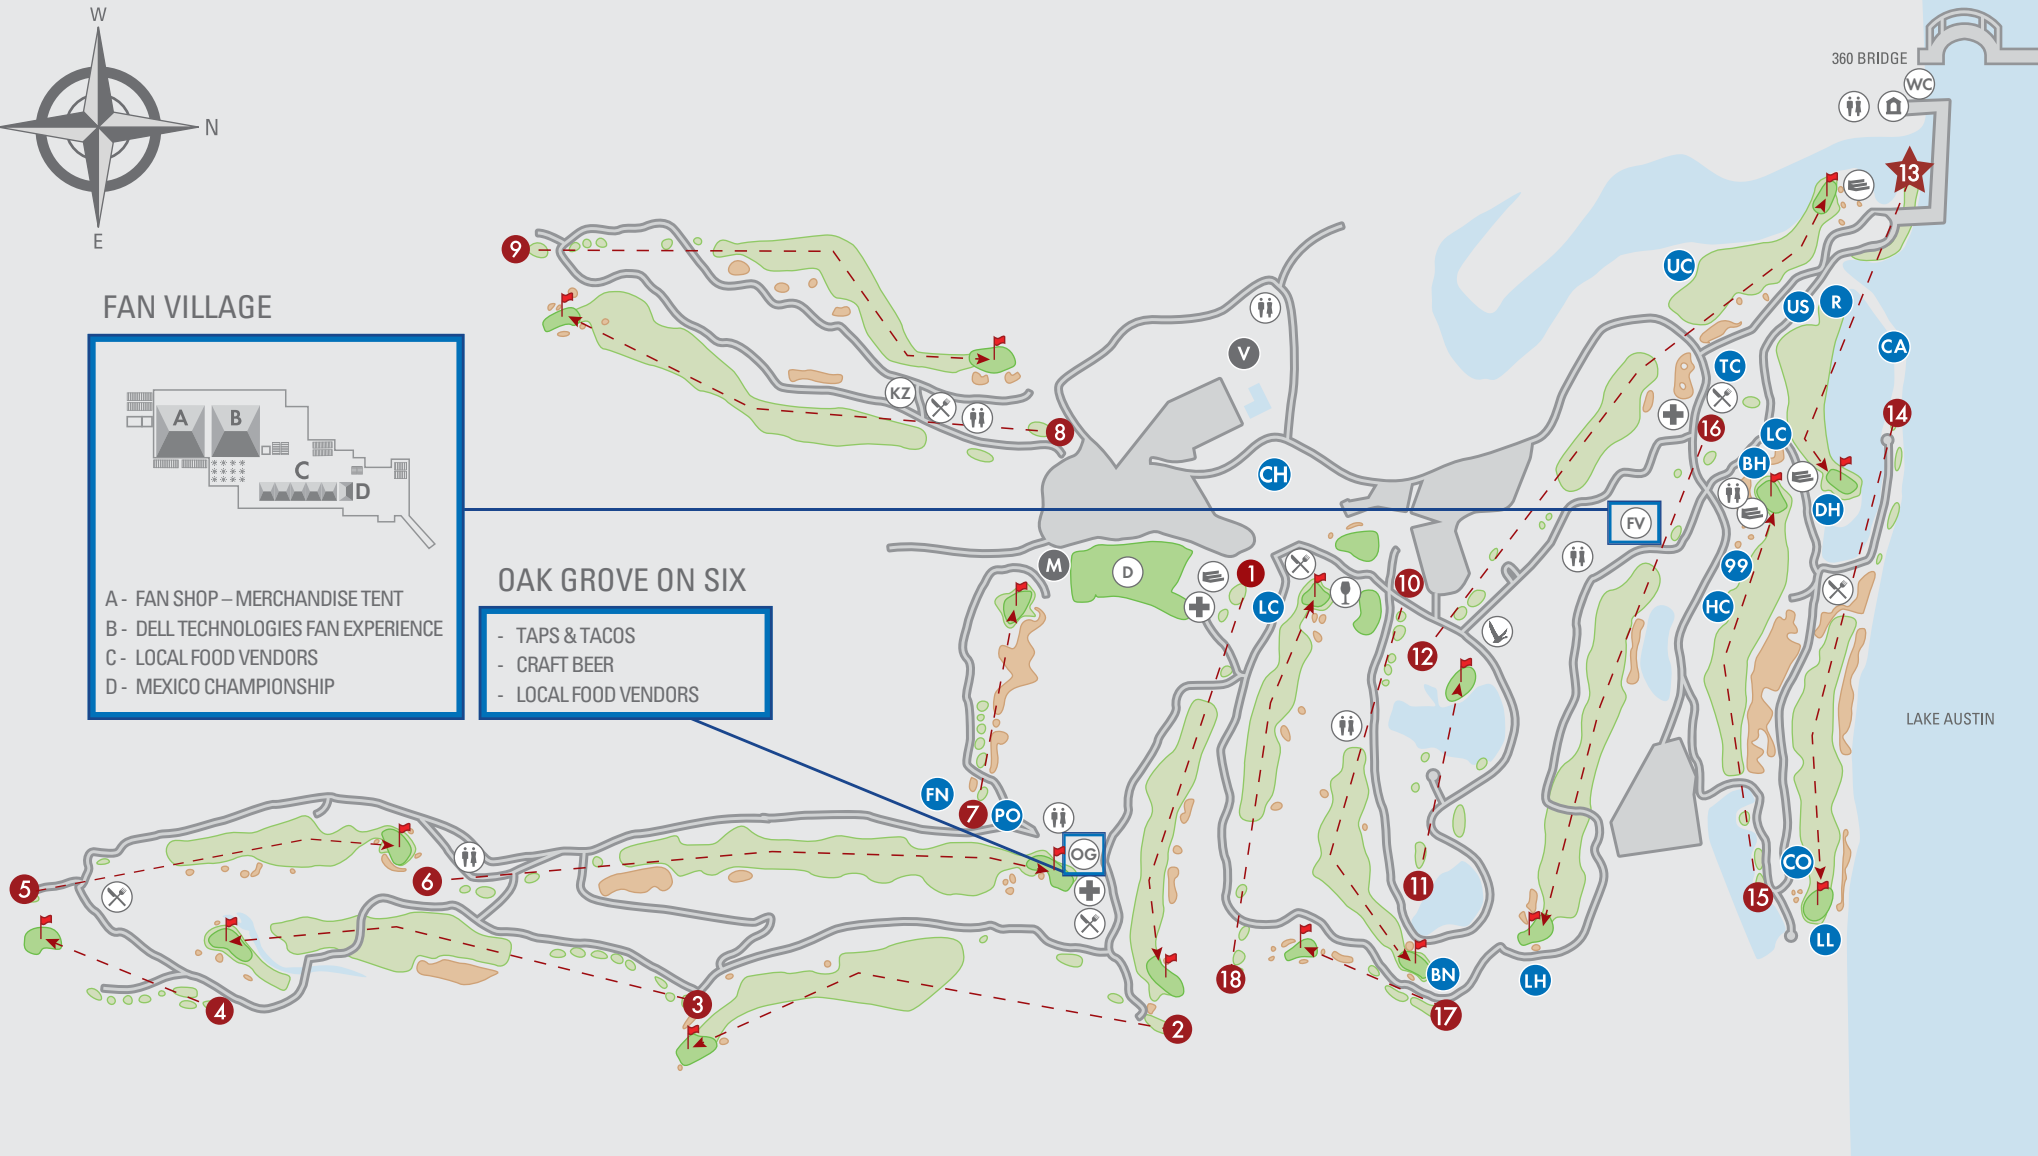

FAN VILLAGE

A - FAN SHOP – MERCHANDISE TENT
 B - DELL TECHNOLOGIES FAN EXPERIENCE
 C - LOCAL FOOD VENDORS
 D - MEXICO CHAMPIONSHIP

OAK GROVE ON SIX

- TAPS & TACOS
- CRAFT BEER
- LOCAL FOOD VENDORS

LIVE MAPS AVAILABLE

DOWNLOAD TODAY FOR FREE

OPEN TO PUBLIC

- BLEACHER
- GREY GOOSE 19TH HOLE
- CAPE DYE SIGNATURE HOLE
- OAK GROVE ON SIX
- CONCESSION
- RESTROOMS
- DELL TECHNOLOGIES KID ZONE
- SPECTATOR BRIDGE & ENTRY
- DRIVING RANGE
- WILL CALL
- FAN VILLAGE
- FIRST AID PRESENTED BY BAYLOR SCOTT & WHITE HEALTH
- WINE & DINE PRESENTED BY WILLIAM HILL ESTATE WINERY

HOSPITALITY

- 1899 CLUB
- COTTAGES
- HILL COUNTRY CHALET PRESENTED BY HOTEL VAN ZANDT
- BRIDGE HOUSE
- 360 CLUB PRESENTED BY MICROSOFT
- CLUBHOUSE
- LAKE HOUSE CHALET
- LONGHORN SEATS
- BIRDIES FOR THE BRAVE® PATRIOTS' OUTPOST PRESENTED BY UNITED RENTALS
- DELL TECHNOLOGIES BOXWOOD
- LOWLANDS LODGE
- BACK NINE MEMBER PATIO PRESENTED BY KENDRA SCOTT
- FRONT NINE MEMBER PATIO PRESENTED BY NETJETS
- RIVERSIDE LOUNGE
- CABINS
- ULTRA CLUB
- UMBRELLA SPONSORS

PROPER CREDENTIALS REQUIRED

- MEDIA CENTER
- VOLUNTEER HQ

INCLEMENT WEATHER POLICY FOR SPECTATORS
 OBSERVE THE LEADERBOARDS THROUGHOUT THE COURSE FOR WEATHER WARNING SIGNS. SPECTATORS SHOULD TAKE PRECAUTIONS AS SOON AS A WARNING APPEARS AND SEEK SHELTER IMMEDIATELY IF THE SIREN SOUNDS.